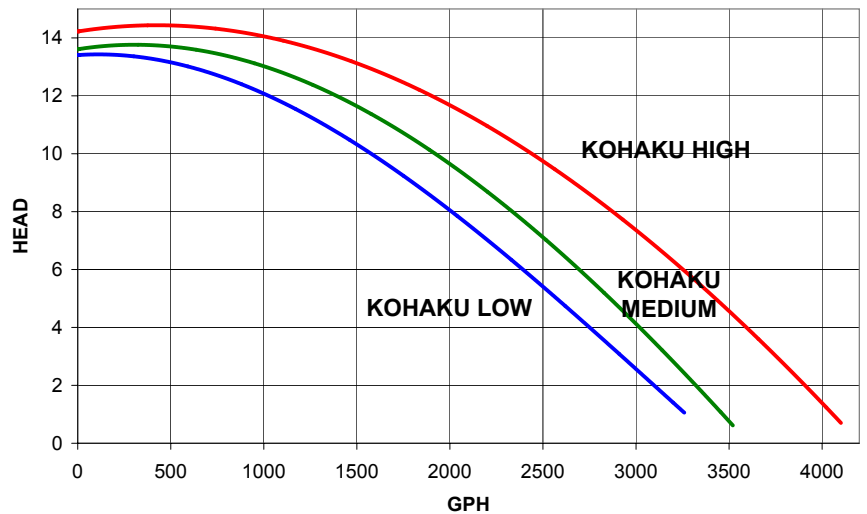

KOHAKU FAMILY

Impeller	Low	Medium	High
List price	\$436.00		
Inlet	2" FNPT		
Discharge	1.5" FNPT		
Max flow, GPH	3450	3600	4200
Max head, Ft	13.5	14	14
Max Power Watts	131	149	179
Max Current, Amps	1.51	1.64	1.90
@ Volts	115		
Motor HP	1/8		
Motor Enclosure	TEFC		
Impeller #	5	8	9
Weight	26 LBS		
Box Dimensions	18 1/8" x 10" x 10 3/4"		