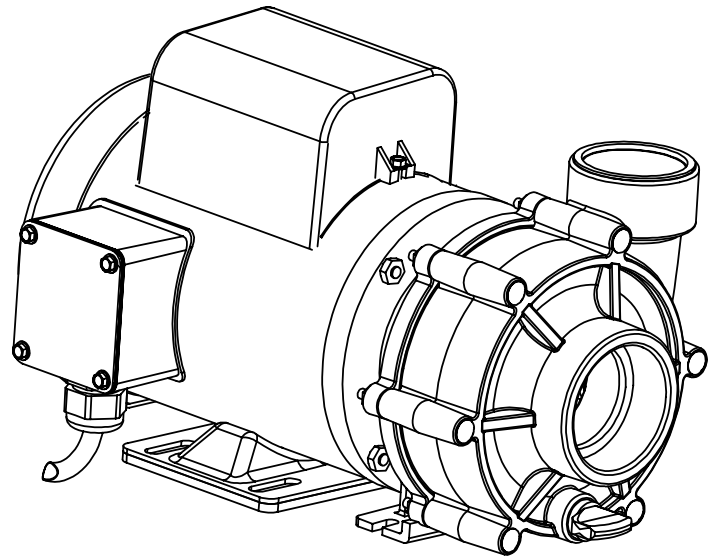

KOHAKU FAMILY

Impeller	Low	Medium	High
List price	\$436.00		
Inlet	2" FNPT		
Discharge	1.5" FNPT		
Max flow, GPH	3450	3600	4200
Max head, Ft	13.5	14	14
Max Power Watts	131	149	179
Max Current, Amps	1.51	1.64	1.90
@ Volts	115		
Motor HP	1/8		
Motor Enclosure	TEFC		
Impeller #	5	8	9
Weight	26 LBS		
Box Dimensions	18 1/8" x 10" x 10 3/4"		

*Unit comes packaged with 3 Impellers. Medium has been Installed.

Proudly Made in the USA

Sequel™ ...NO equal

©2008 SEQUEL PUMPS A DIVISION OF MDM INC.