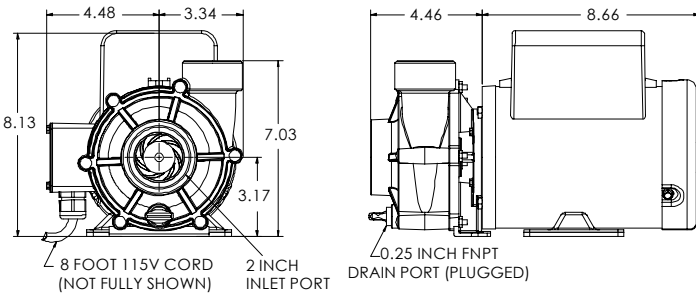

KOHAKU FAMILY

Impeller	Low	Medium	High
List price	\$436.00		
Inlet	2" FNPT		
Discharge	1.5" FNPT		
Max flow, GPH	3450	3600	4200
Max head, Ft	13.5	14	14
Max Power Watts	131	149	179
Max Current, Amps	1.51	1.64	1.90
@ Volts	115		
Motor HP	1/8		
Motor Enclosure	TEFC		
Impeller #	5	8	9
Weight	26 LBS		
Box Dimensions	18 1/8" x 10" x 10 3/4"		